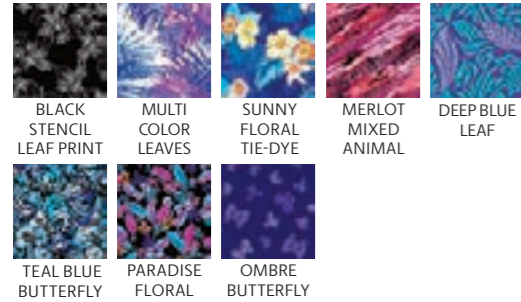

D. ONE-PIECE TANK SWIMSUIT 2566-19620-0444 V-neck, princess seams. Power-mesh lining for tummy control. Shelf bra, adjustable straps. Nylon/spandex. Sizes 14-34 ~~$89.99~~ **$44.99***