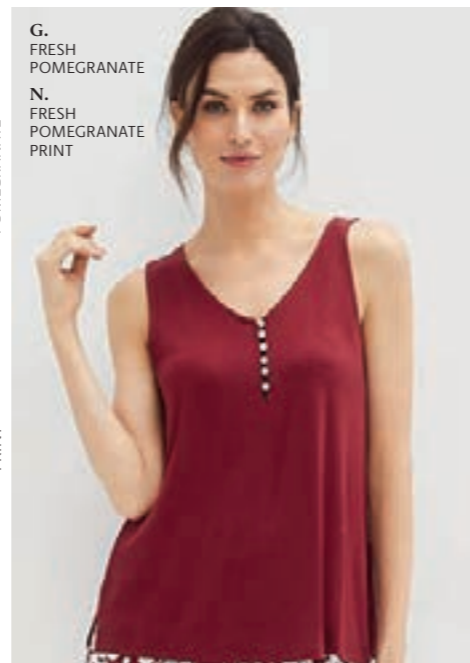

C. BLACK LEAF PRINT
D. BLACK LEAF PRINT
E. BLACK
F. FRESH POMEGRANATE
G. BLACK
H. FRESH POMEGRANATE PRINT
I. WHITE DOT LEAF PRINT
J. BLACK
K. BLACK
L. WHITE DOT LEAF PRINT
M. BLACK
N. BLACK
O. WHITE DOT LEAF PRINT
P. BLACK
Q. WHITE DOT LEAF PRINT
R. BLACK
S. WHITE DOT LEAF PRINT
T. BLACK
U. WHITE DOT LEAF PRINT
V. BLACK
W. WHITE DOT LEAF PRINT
X. BLACK
Y. WHITE DOT LEAF PRINT
Z. BLACK

J. WHITE
L. NAVY

G. FRESH POMEGRANATE
H. FRESH POMEGRANATE PRINT