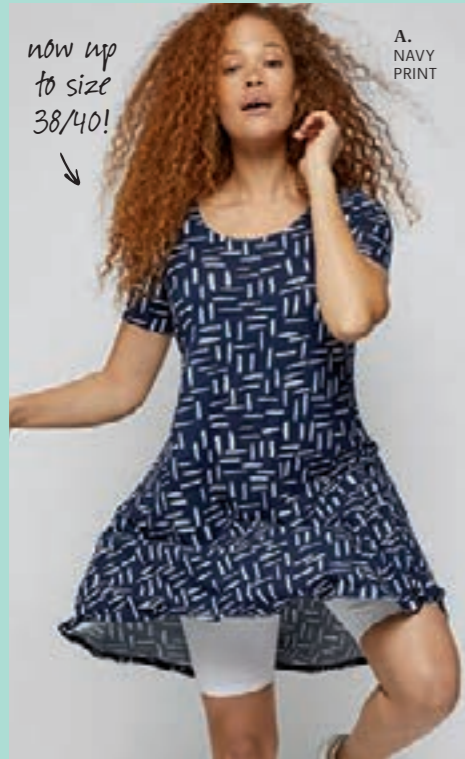

Last Chance! SUMMER SALE UP TO 60% OFF WHILE SUPPLIES LAST

now up to size 38/40!

A. NAVY PRINT