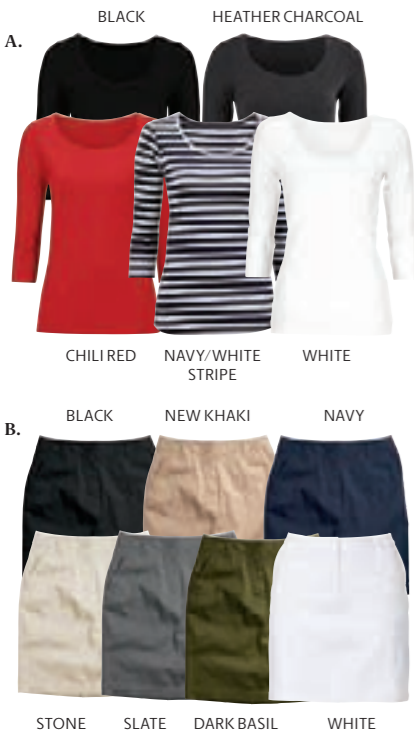

A. CHILI RED
B. NEW KHAKI

Chino Skort

attached
knit shorts