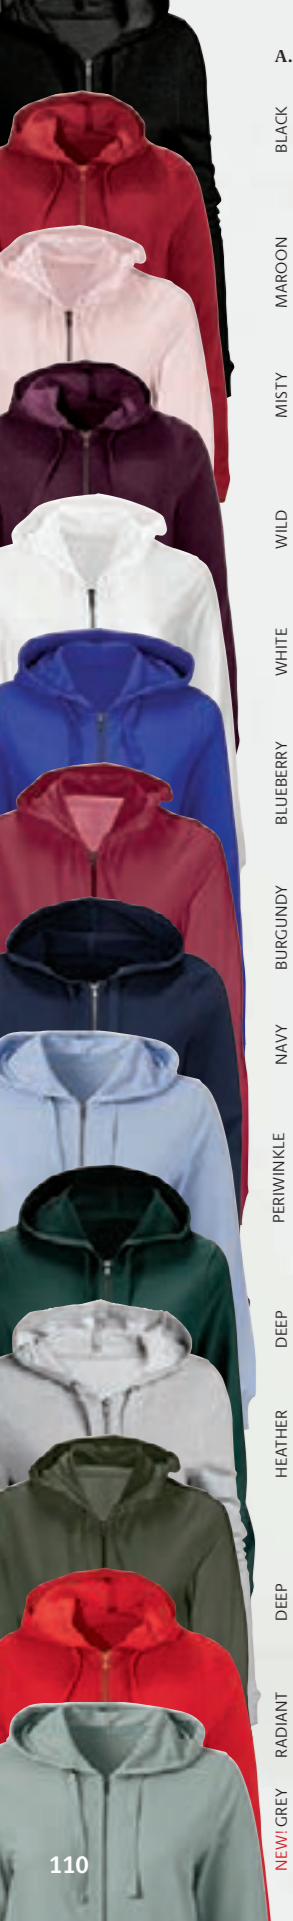

- A. BLACK
- MAROON RED
- MISTY ROSE
- WILD PLUM
- WHITE
- BLUEBERRY
- BURGUNDY ROSE
- NAVY
- PERIWINKLE MIST
- DEEP EMERALD
- HEATHER GREY
- DEEP OLIVE
- RADIANT RED
- NEW! GREY SPRUCE