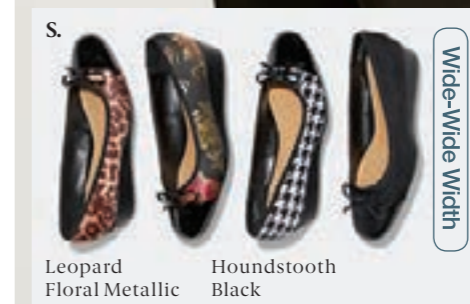

S. *THE JADE WEDGE BY COMFORTVIEW®
2516-00431-0444
Suede-like or fabric upper with leather-like or patent leather-like captoe. 1½" heel. Black, Leopard, Houndstooth
M ~~$89.99~~ **$44.99*** W, WW ~~$99.99~~ **$49.99***
Floral Metallic M ~~$99.99~~ **$49.99*** W, WW ~~$109.99~~ **$56.99***