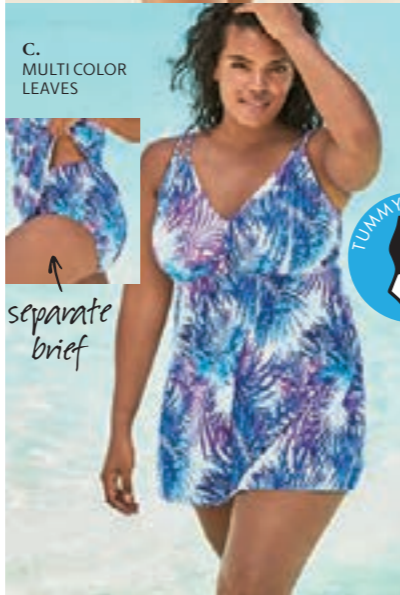

separate brief