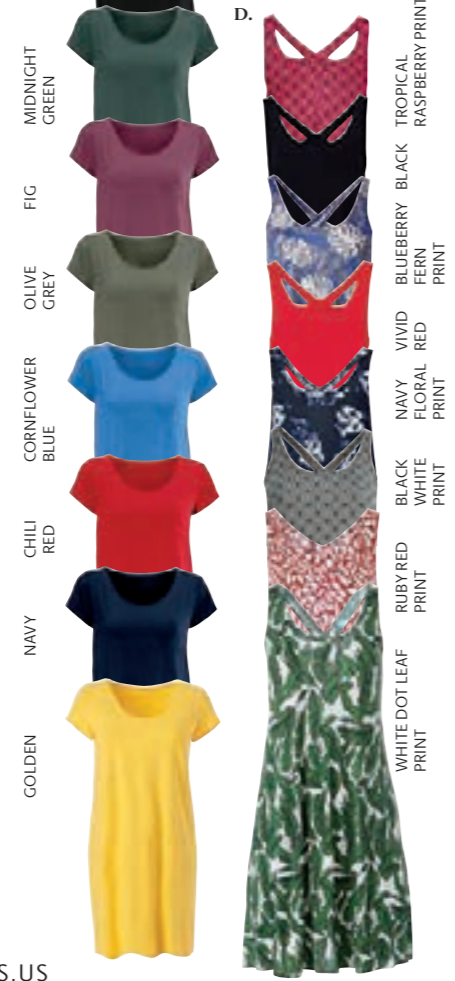

now up to size 38/40!

C. BLACK WHITE PRINT

C. SMOCKED BODICE DRESS
2505-40961-0623
Cotton/Rayon Jersey.
10/12-38/40
Solid: ~~$61.90~~ **$34.90***
Print: ~~$66.90~~ **$39.90***