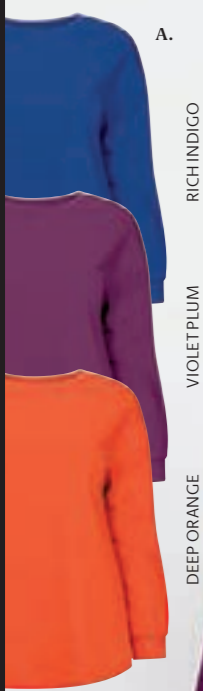

UP TO
40% off
EVERYTHING
including new arrivals!

A. RICH INDIGO
VIOLET PLUM
DEEP ORANGE

now up to size 42/44!

blouson sleeves

Capri Leggings Pg. 101