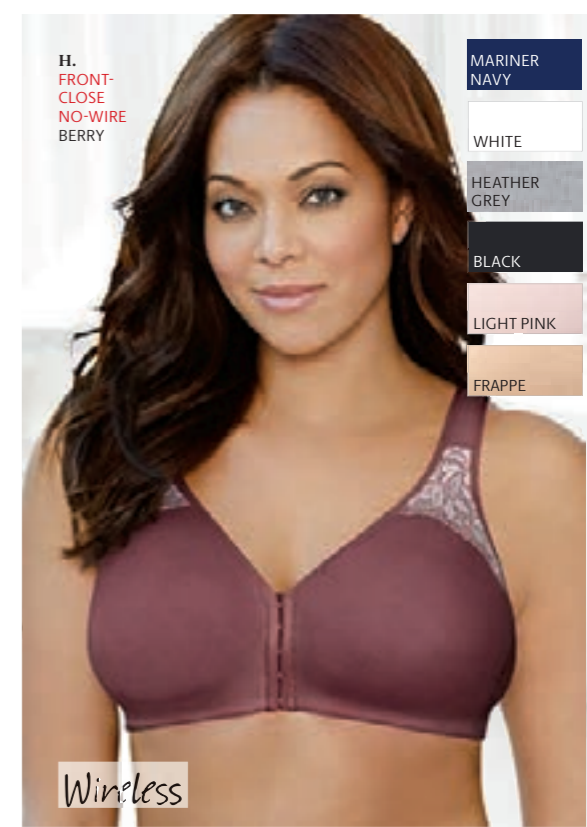

Wireless

H. FRONT-CLOSE NO-WIRE BERRY