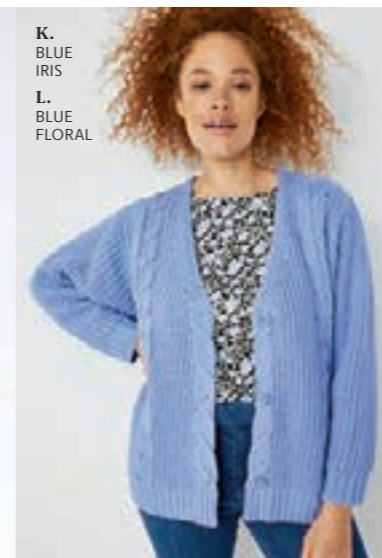

NOW 24.90

FROM 24.90

layer with a tank!

it's a tie!

Bermuda

wear rolled or unrolled

All machine washable, imported. *Red prices reflect discount.