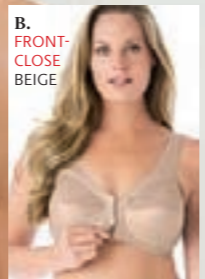

BB. HEATHER GREY SNOOPY WOODSTOCK

A. BACK-CLOSE CAMEO PINK

Extra Wide Padded Straps For Comfort

Magic Lift® band shapes & supports without wires

full comfy SUPPORT

Experience the lift, support and all-day comfort of Glamorise® and Comfortchoice® bras.